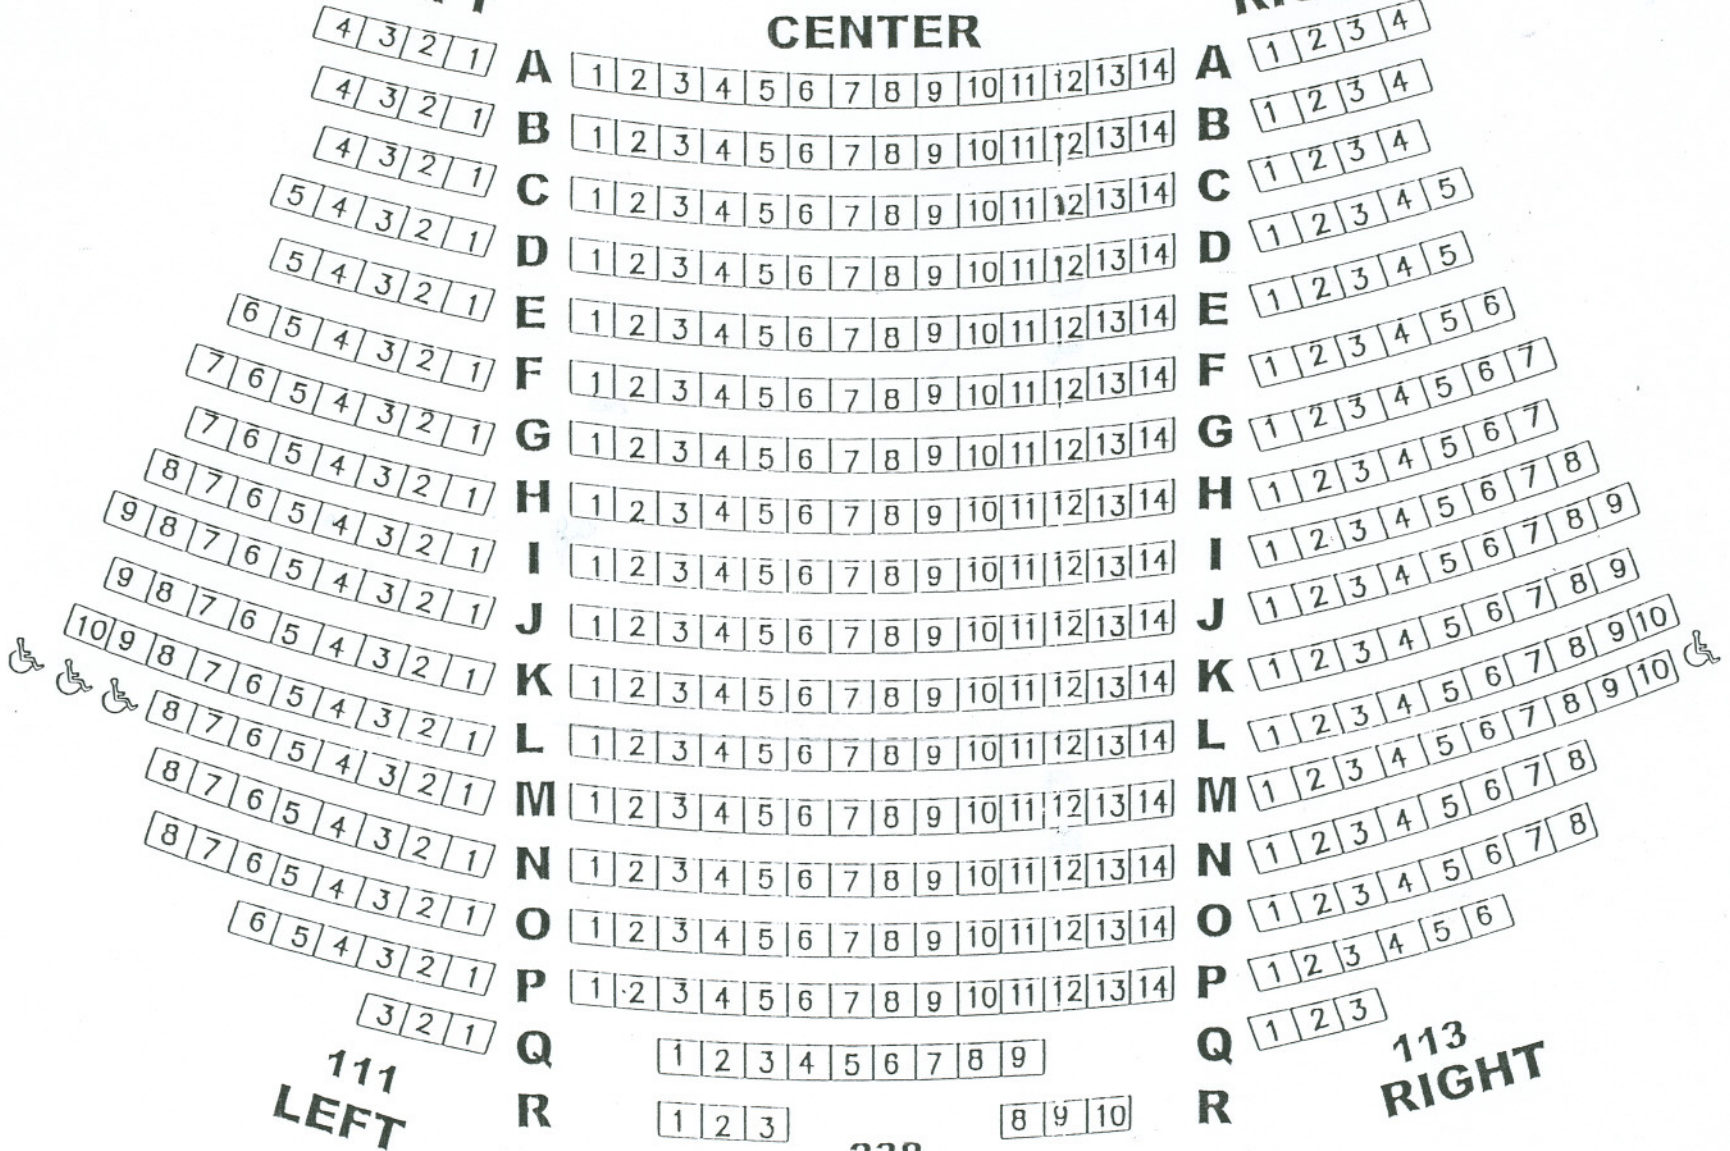

STAGE

LEFT

CENTER

RIGHT

**111
LEFT**

238

**113
RIGHT**

CENTER

THEATRE SEATING CHART

**462 Seats
4 Handicap**