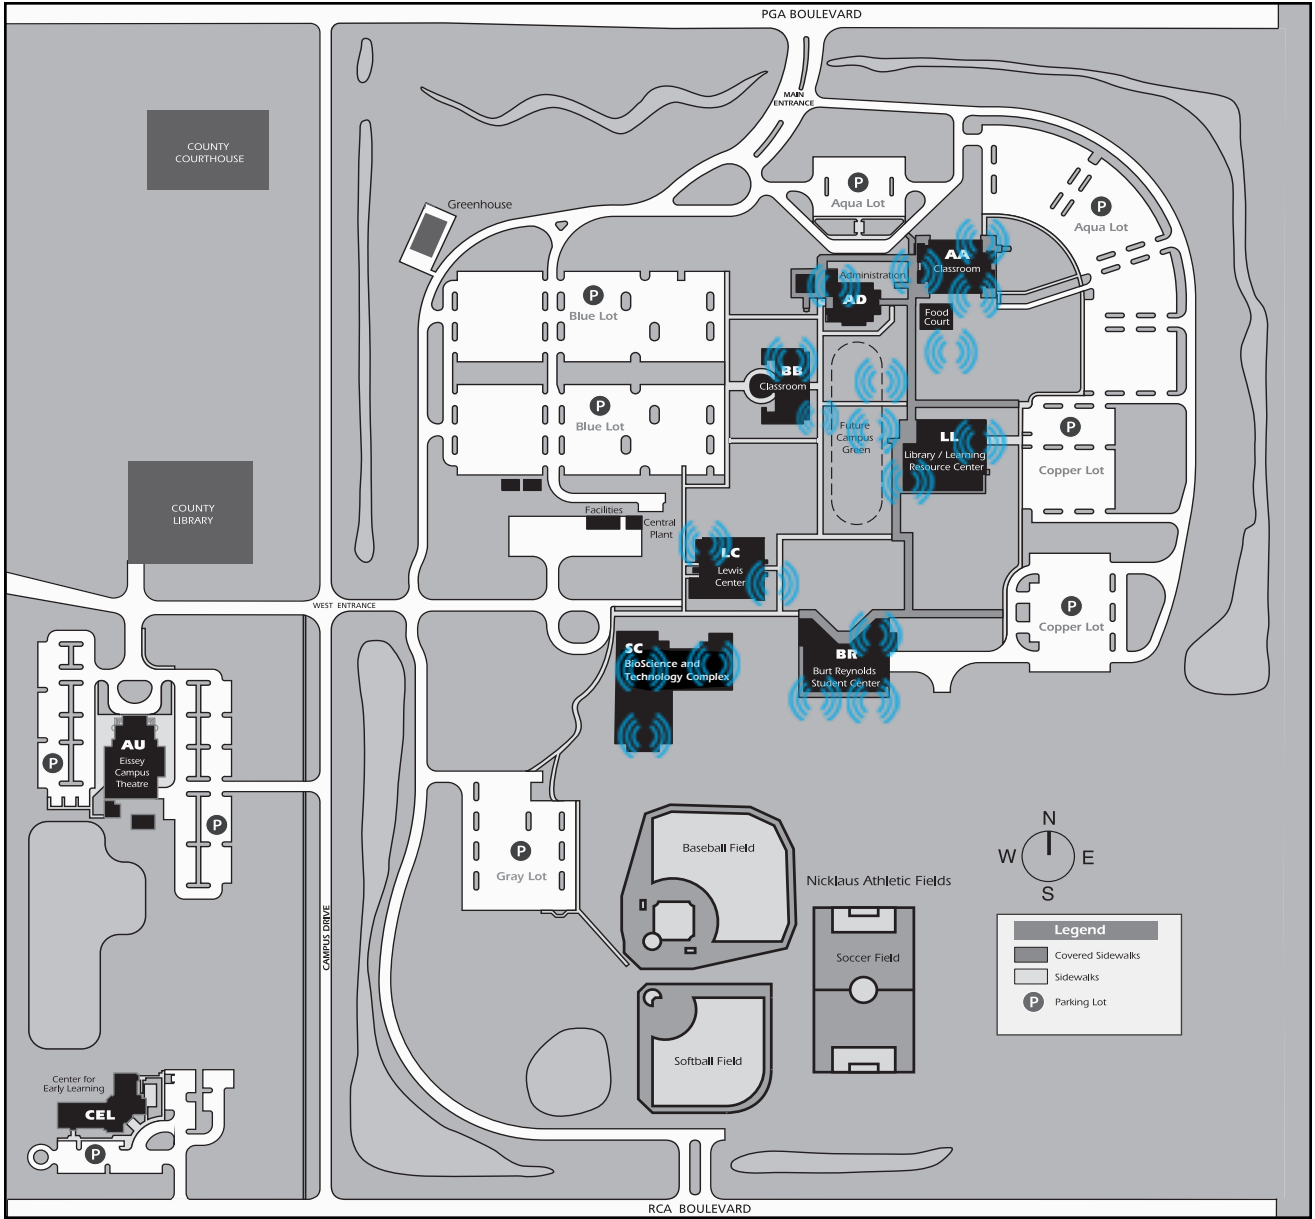

PBCC AT PALM BEACH GARDENS

3160 PGA Blvd, Palm Beach Gardens, FL 33410-2893

561-624-PBCC

DIRECTIONS

From I-95:
Proceed east on PGA Blvd. approximately 2 miles just past the Gardens Mall to the campus entrance on the right.

From the Florida Turnpike:
Take the Palm Beach Gardens/PGA Blvd. exit and go east approximately 5 miles just past the Gardens Mall. The campus entrance is on the right.

AA - Classroom Building

Faculty Offices
Campus Service Center

AD - Administration

1st Floor: Student Services
Admissions
Registration
Financial Aid
Cashier
Security

2nd Floor: Provost
Academic Dean
Corporate and Continuing Education

AU - Eisey Campus Theatre

BB - Classroom Building

CEL - Center for Early Learning

Food Courtyard

LC - Phillip D. Lewis Center

Radiography
Respiratory Care
EMT
Computer Science

LL - Library Learning Resource Center

Law Library
Media Services

SC - BioScience and Technology Complex