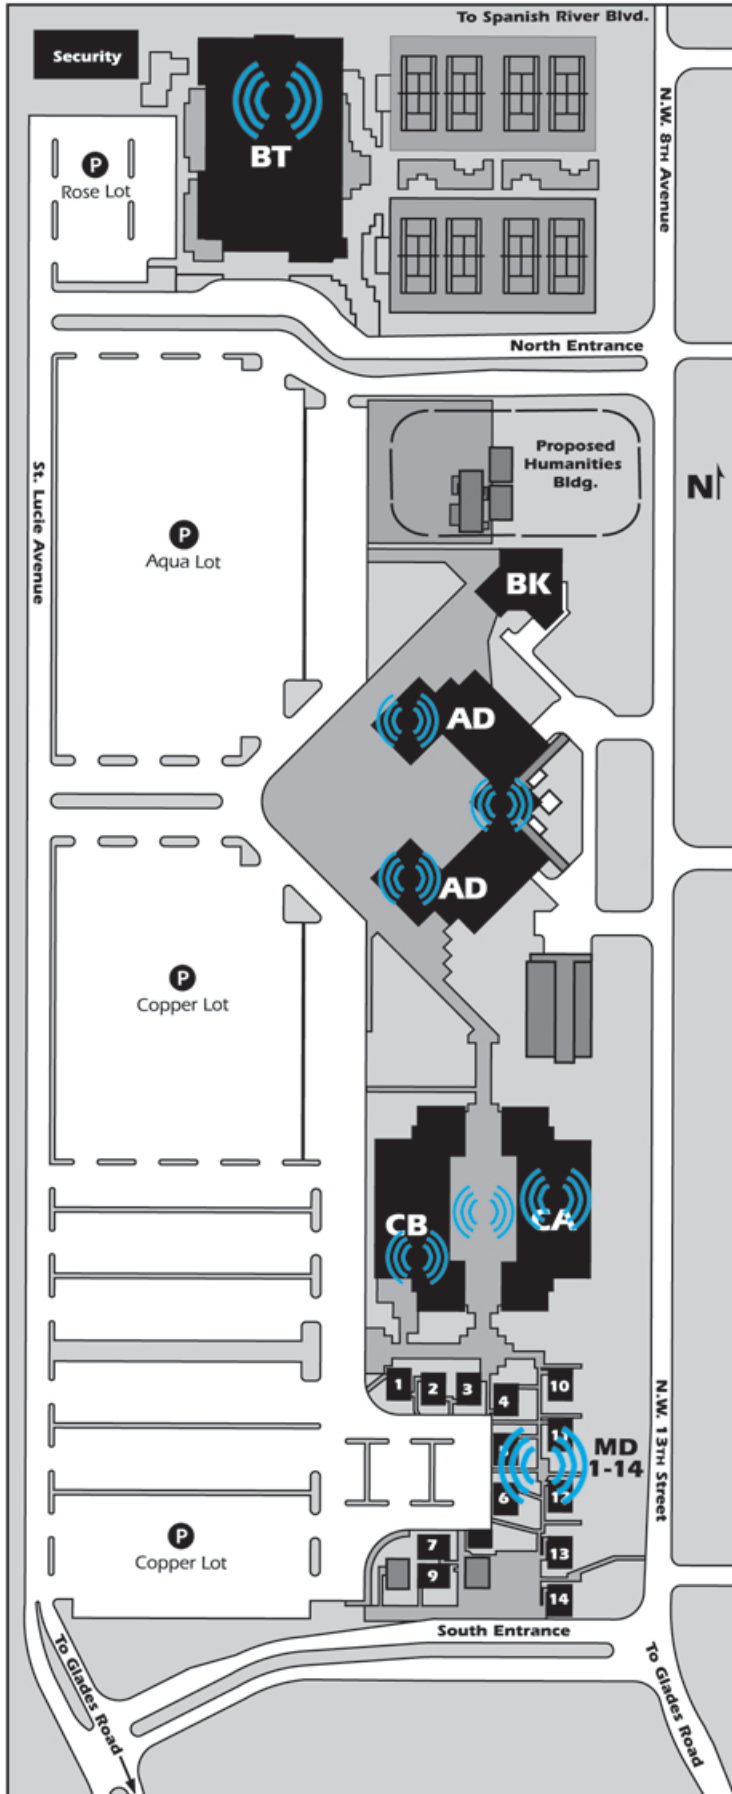

# PBCC AT BOCA RATON

3000 Saint Lucie Avenue Boca Raton, FL 33431-6490

561-393-PBCC

- **AD - Administration**
  - 1st Floor
    - Admissions/Registration
    - Registrar
    - Counseling
    - Financial Aid
    - Service Center
    - Cafeteria (Computer Cafe)
    - Cashier
    - Student Organizations
  - 2nd Floor
    - Facilities
  - 3rd Floor
    - Computer Resources
    - Workforce Development
  - 4th Floor
    - Provost's Office
    - Dean of Student Services
    - Dean of Academic Affairs
    - District Office of Instruction and Academic Programs
- **BK - Bookstore**
- **BT - BocaTech**
  - Career Center
  - Child Care Program
  - Massage Therapy
  - Student Learning Center / Lab
  - Testing Center
  - Wellness Center
- **CB - Classroom Building B**
  - 1st Floor
    - Art Studios
    - Science Labs
  - 2nd Floor
    - Faculty Workroom
    - Computer Classrooms
    - Media
- **CA - Classroom Building A**
- **MD - Modular Village (portables)**
  - MD 1 - MD 14** Classrooms
  - MD 3** Testing Center
- **PantherLink Access Wireless**

## DIRECTIONS

From I-95:  
 Proceed east on Glades Road to NW 13th St., turn left (north) and enter the FAU Campus. Go approximately 1.5 miles through three stop signs. After the third stop sign (Lee Street), the south entrance to PBCC is on the left.

From Spanish River Boulevard:  
 Go south on NW 8th Avenue. The north entrance to PBCC is on the right.