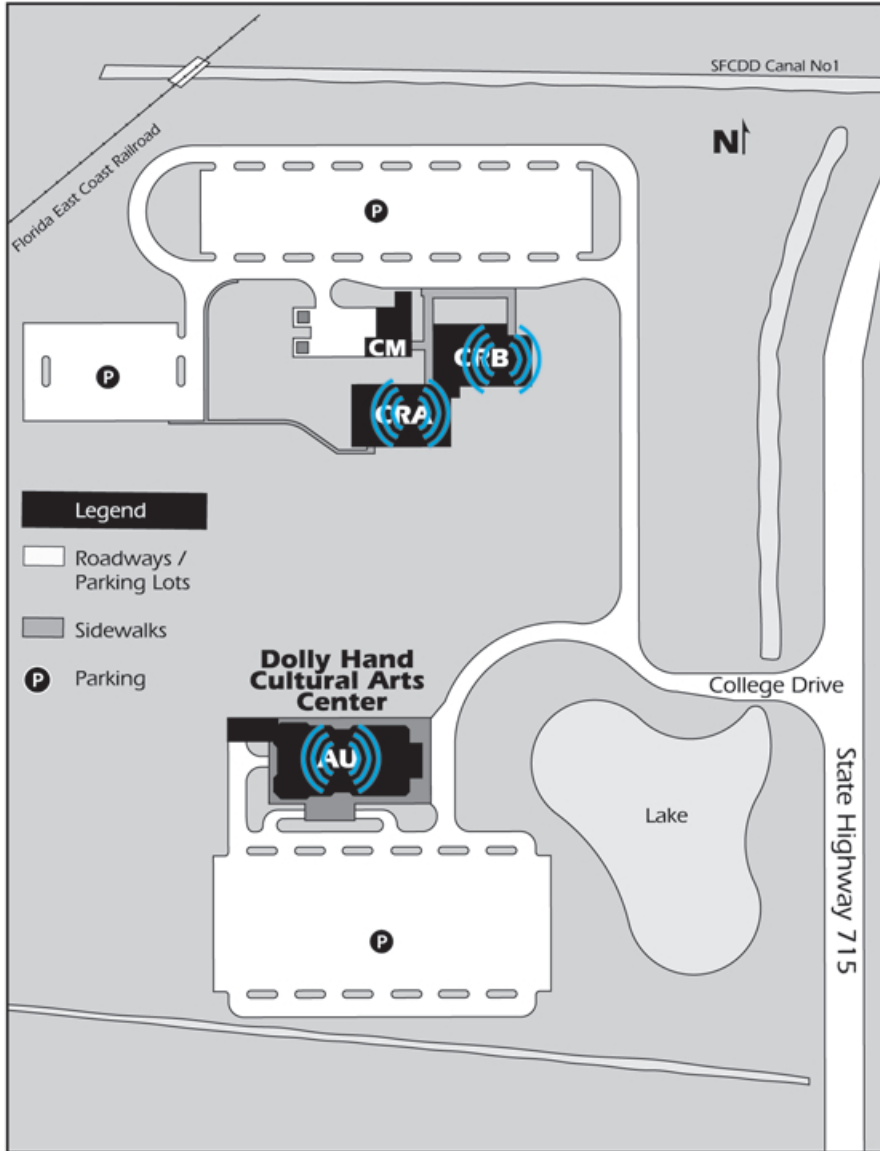

PBCC AT BELLE GLADE

1977 College Drive, Belle Glade, FL 33430-3699

561-996-PBCC

CRA - Registration & Classrooms

- Administration
- Testing Center
- Computer Center
- Financial Aid
- Cashier
- Prep Lab
- Provost's Office
- Security

CRB - Classrooms

- Library Learning Resource Center
- Bookstore

CM - Facilities

AU - Dolly Hand Cultural Arts Center

**PantherLink
Access Wireless**

DIRECTIONS