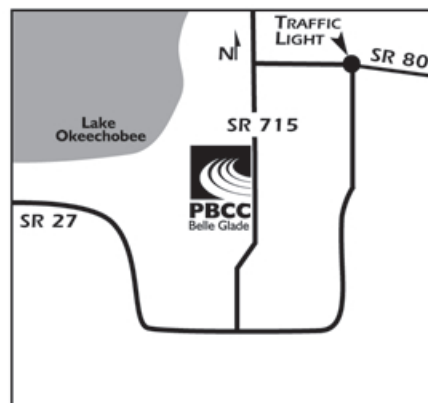

## CM - Facilities

## DIRECTIONS

### From I-95:

Proceed west on Southern Blvd. (SR 80) approximately 40 miles until you reach Belle Glade. At the first traffic light continue straight ahead. Turn left onto SR 715 and continue through the business area. PBCC is on the right.

### From the Florida Turnpike:

Exit at Southern Blvd. (SR 80). Proceed west on SR 80 approximately 40 miles until you reach Belle Glade. At the first traffic light continue straight ahead. Turn left onto SR 715 and continue through the business area. PBCC is on the right.