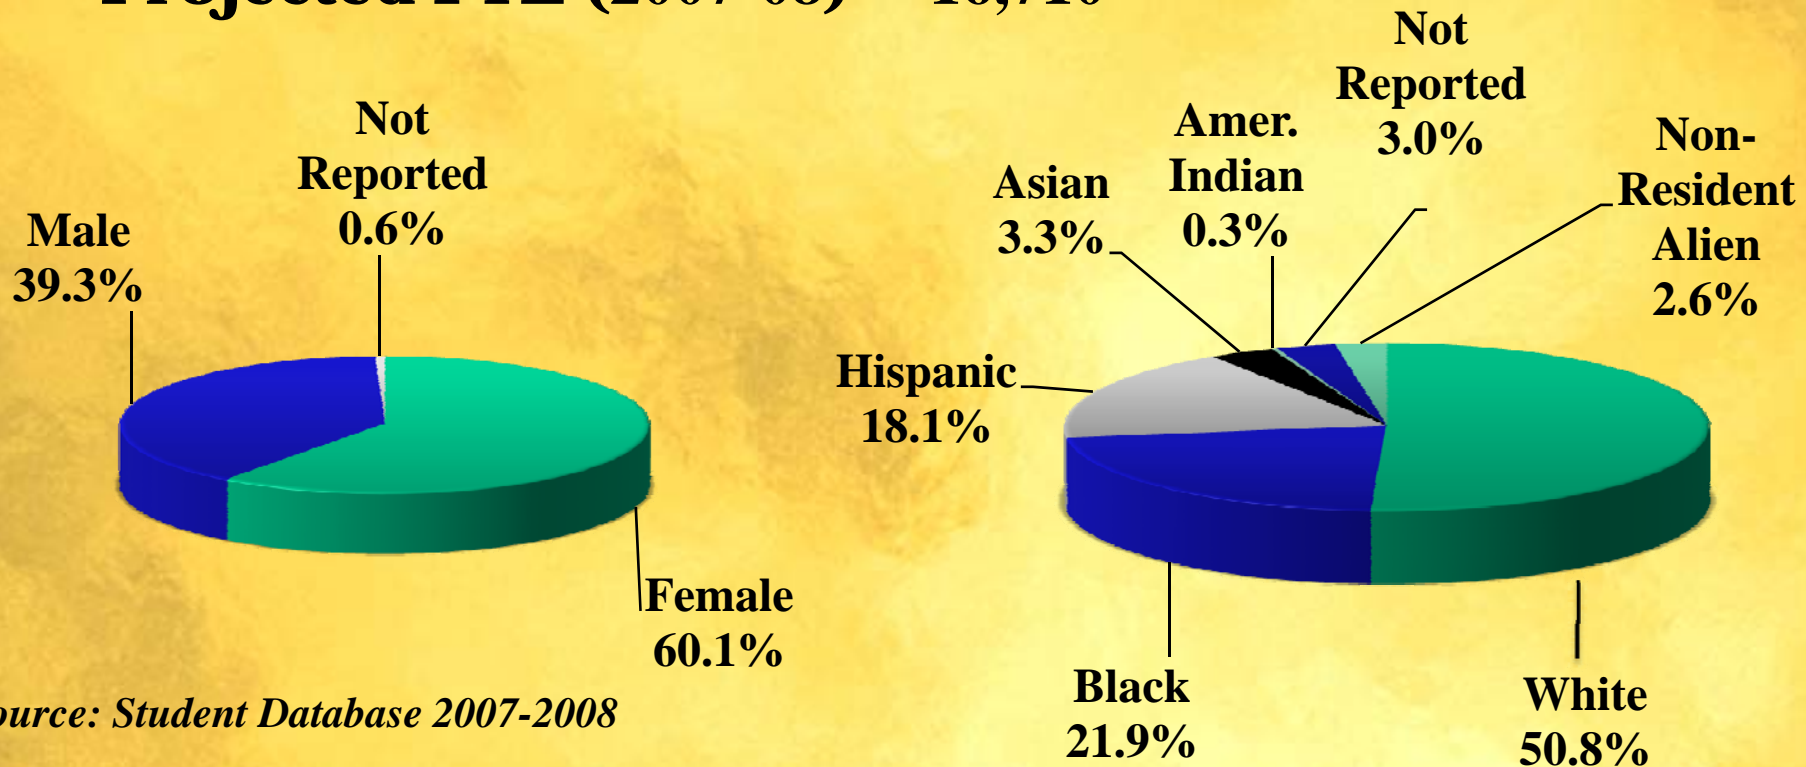

Palm Beach Community College Student Demographics – College District

- **Headcount: Credit/Prep Fall 2007 – 22,391**
- **Annual FTE 2006-07 – 16,148**
- **Projected FTE (2007-08) – 16,710**

Source: Student Database 2007-2008