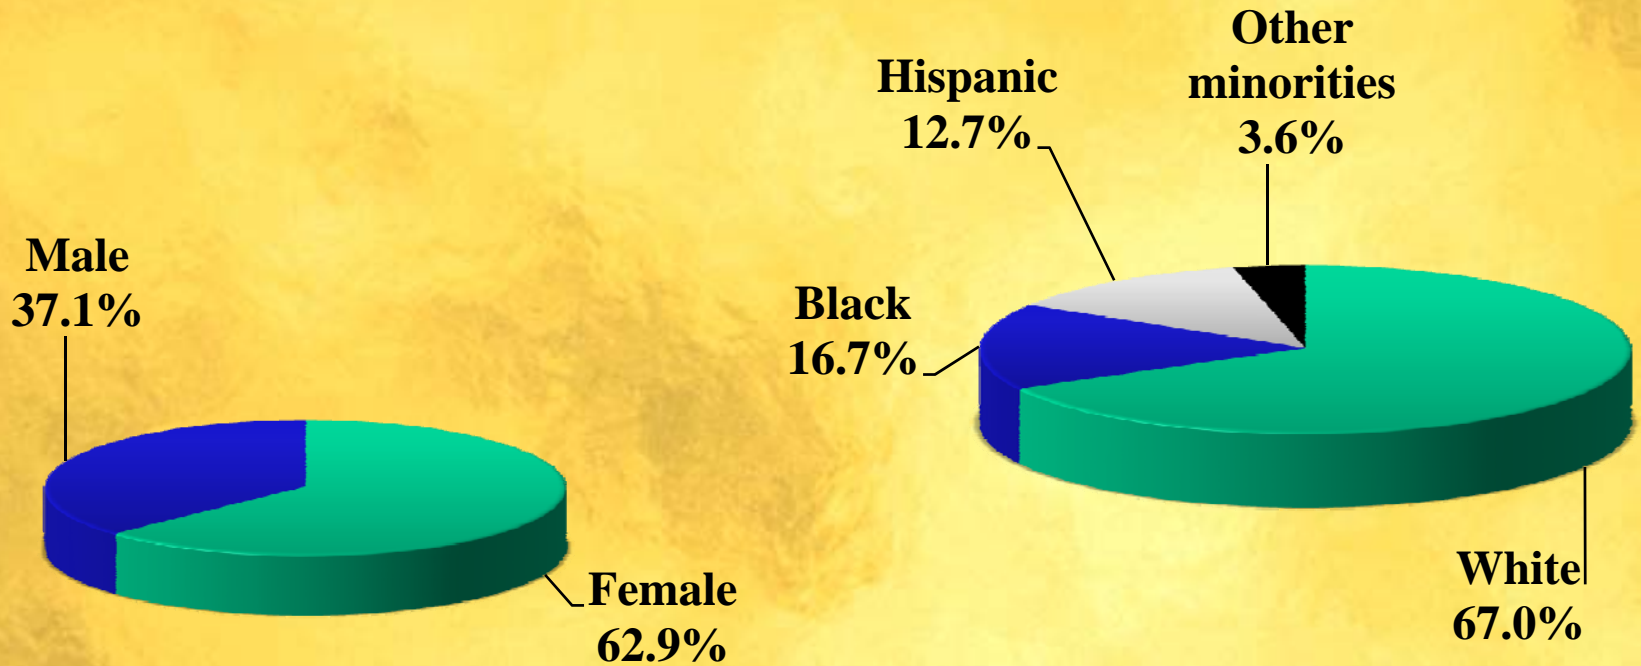

# Palm Beach Community College Employee Demographics - District

- **Number of Full-Time Employees – 964**