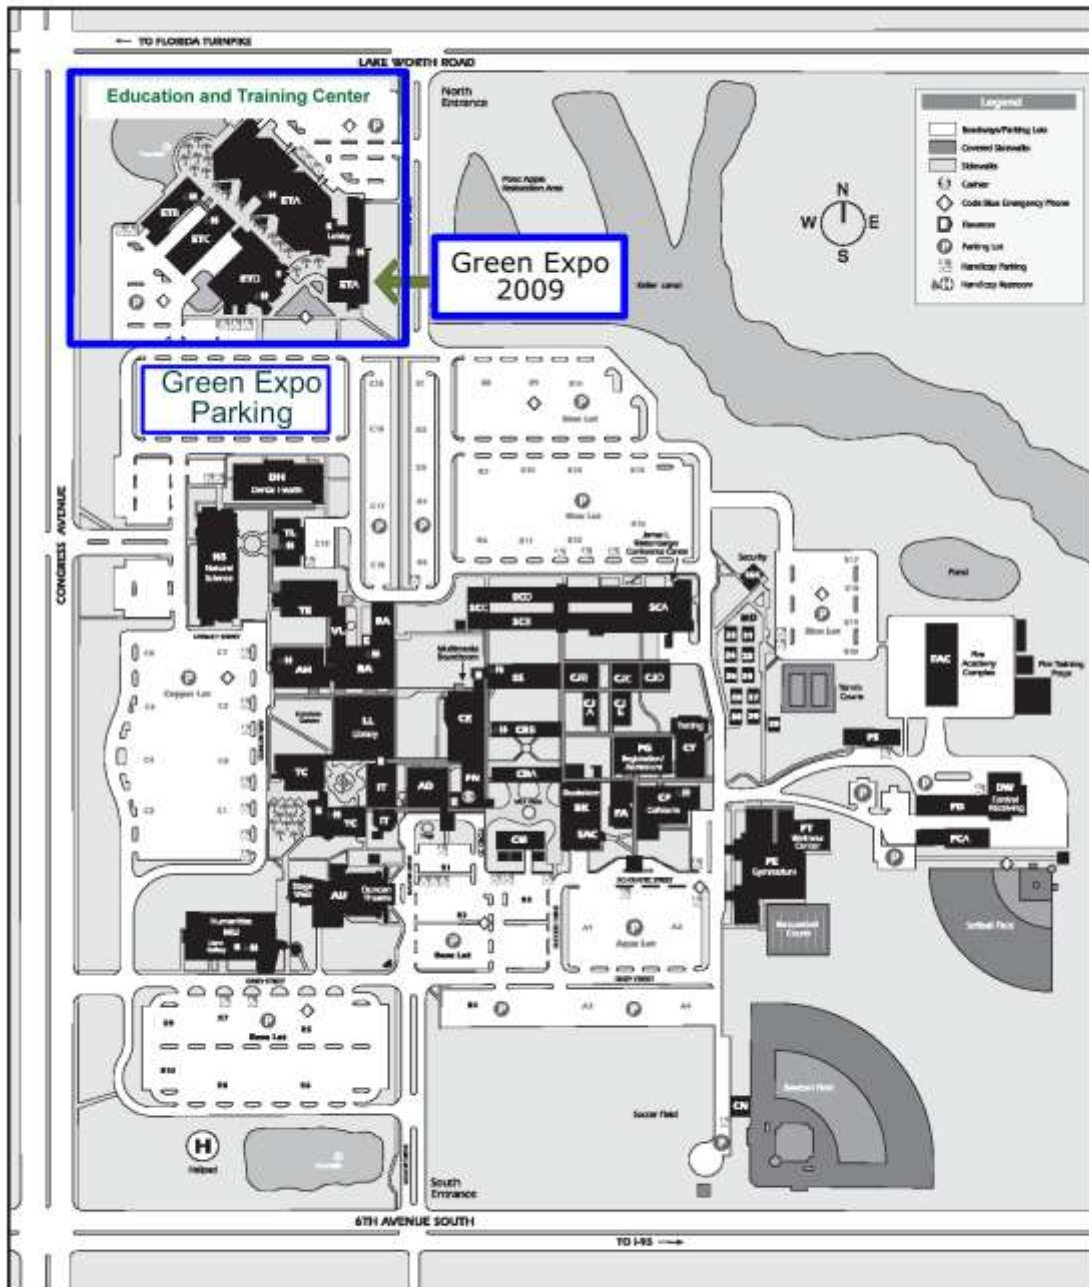

**Palm Beach Community College at Lake Worth
Green Expo 2009**

4200 Congress Avenue Lake Worth, FL 33461

Directions

From I-95: proceed West on 6th Ave approximately 2 miles to Congress Ave. Turn right (north). Continue north to the first stop light. Turn right into the campus. Parking will be available to the left.

From the Florida Turnpike: Take the Lake Worth Road exit and go east approximately 5 miles to Congress Ave. Go through the light and turn right (south) into the campus. Parking will be available straight ahead.