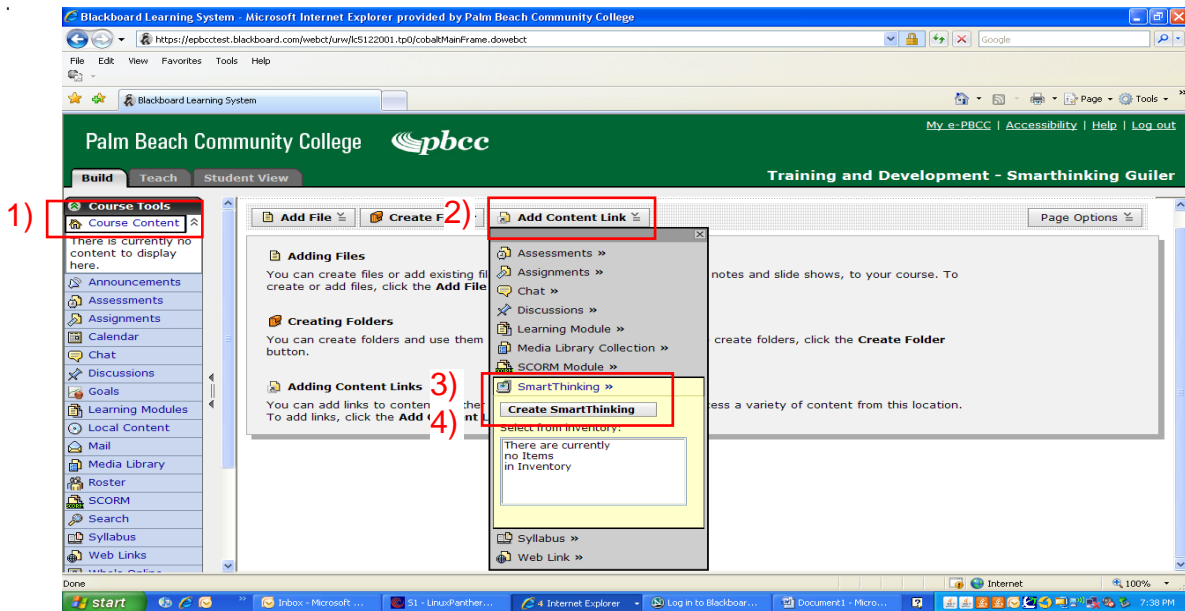

#k- ° u@8'u=- 'dU ° ku=@M@8'@M@'" O #M\ ° k)

All fully online distance courses must provide a link to the Smarthinking tutoring service.

Using the Build Tab

Select # #
 # # 0
 # Smarthinking
 # # 0

u u o u
 # o