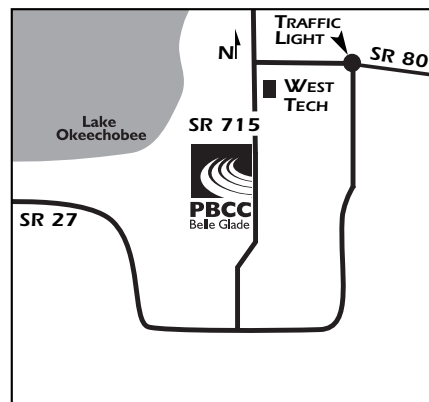

DIRECTIONS

From I-95:
 Proceed west on Southern Blvd. (SR 80) approximately 40 miles until you reach Belle Glade. At the first traffic light continue straight ahead. Turn left onto SR 715 and continue through the business area. PBCC is on the right.

From the Florida Turnpike:
 Exit at Southern Blvd. (SR 80). Proceed west on SR 80 approximately 40 miles until you reach Belle Glade. At the first traffic light continue straight ahead. Turn left onto SR 715 and continue through the business area. PBCC is on the right.